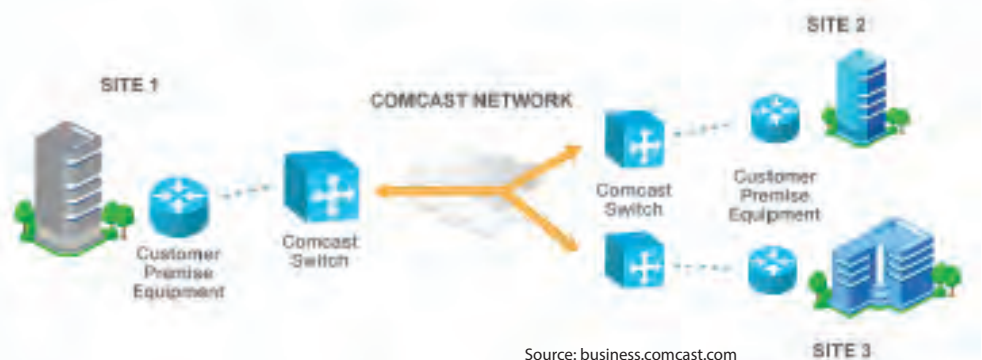

ETHERNET EVERYWHERE

- Bandwidth options 3 MBPS - 10 GB
- QOS of Service Support
- Increase bandwidth quickly
- Design burstable requirements
- Accommodate bursty applications
- Dynamic capacity
- Flexible Connectivity options

CONTROL • FLEXIBILITY • PREDICTABILITY • VISIBILITY • TIME SAVING

Top Metro Ethernet Providers